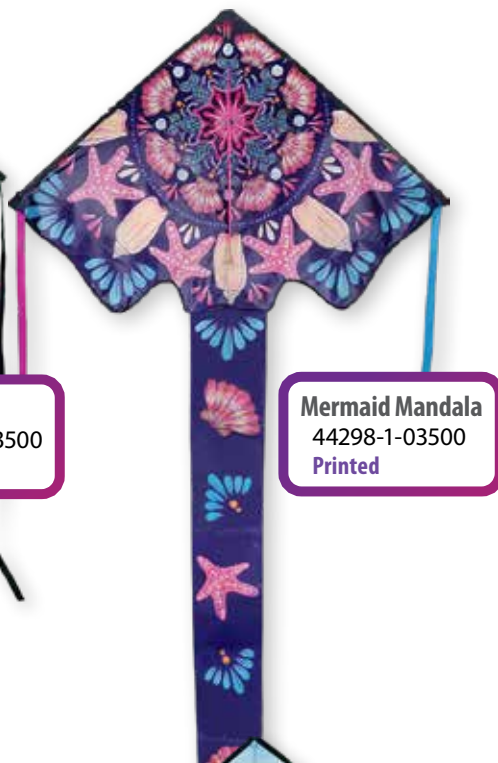

Mermaid Mandala
44298-1-03500
Printed

Gecko
44294-1-03500
Printed

Poison Dart Frog
44275-1-03250
Crafted Appliqué

Dragonflies
44295-1-03500
Printed

56" Flo-Tail Deltas

Size (w x h)	56 x 172.5"/142 x 438 cm.
Wind Range	6-20 mph
Fabric	Polyester
Frame	Fiberglass
Packaging	Vinyl case with color header
Line	Includes 300' of 50# test line & winder