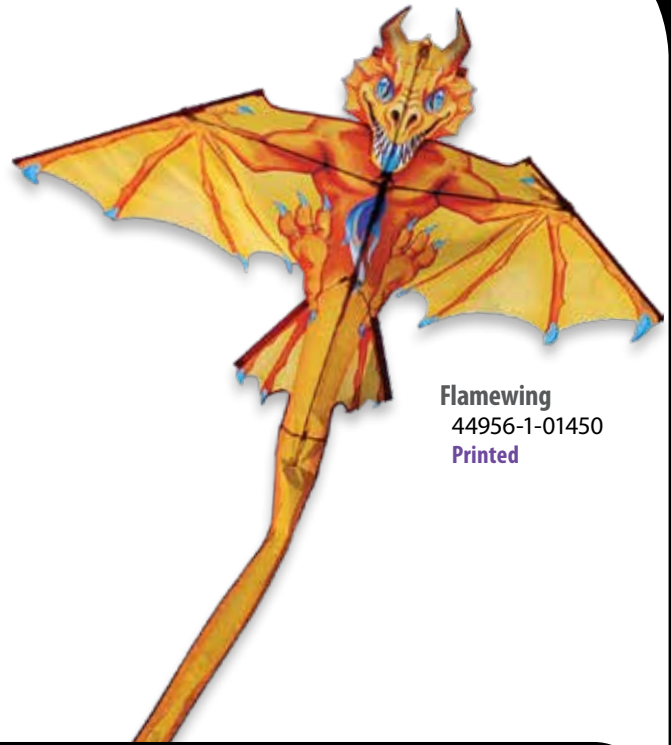

Fairy Kites feature gorgeous designs and are wonderfully backlit in the sky. They are based on our easy to fly Butterfly Kite platform and feature dramatic organza fabric tails that shimmer and shine in the sky.

Snow Fairy
44943-1-01700
Printed

Woodland Fairy
44944-1-01700
Printed

The Premier Fantasy Flying Kites are excellent performers with simple bold graphics that can be easily seen from the ground. Exceptional in light to medium wind, these kites have been well tested to fly at high angles with easy handling.

2-D Dragons

Size (w x h)	52 x 155"/132 x 394 cm.
Wind Range	5-18 mph
Fabric	Polyester
Frame	Fiberglass
Packaging	Fabric case with color header
Line	Includes 300' of 30# test line & winder

Our 2-D Dragons have strong and bright graphics that fly on a proven Bird Kite platform with a preset center dihedral fitting for ease of assembly. Customers will love the extra wide packaging that show off the dragons' ferocious faces and allows for stress-free storage.