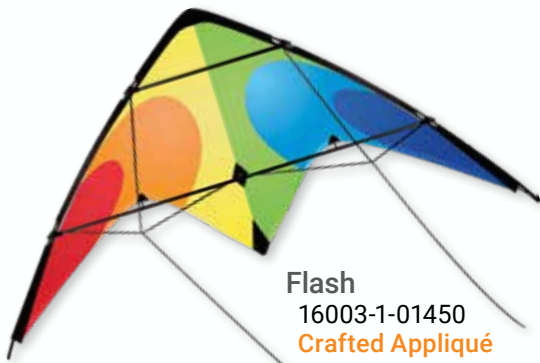

Traditional
33135-1-01000
Crafted Appliqué

PIRATE DELTAS

Size (w x h)	50 x 36"/127 x 91 cm.
Wind Range	5-18 mph
Fabric	Polyester
Frame	Fiberglass
Packaging	Fabric case with color header
Line	Includes 150' of 30# test line & winder

Red Pirate Delta
16029-1-00950
Appliqué & Printed

Black Pirate Delta
16028-1-00950
Appliqué & Printed

Bold Innovations

NOVA DELTAS

Rainbow
16073-1-01250
Crafted Appliqué

Kites come with eye-catching spinning windsock!

NOVA DELTA 60

Size (w x h)	58 x 44"/147 x 112 cm.
Wind Range	5-18 mph
Fabric	Polyester
Frame	Fiberglass
Packaging	Fabric case with color header
Line	Includes 150' of 30# test line & winder

SPORT KITES

Flash
16003-1-01450
Crafted Appliqué