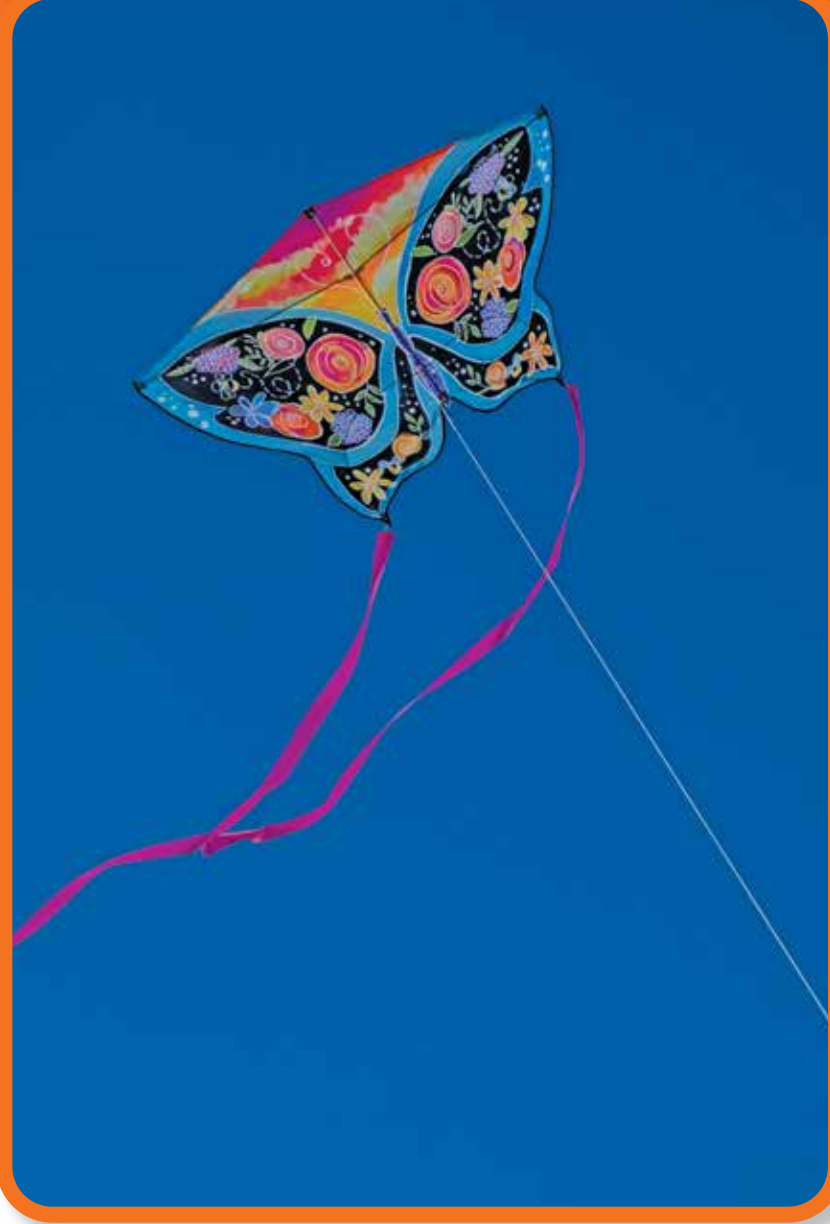

One of our prettiest rainbow kites, the Skylark features special rainbow gradient fabric that lights up wonderfully against a blue sky. Abstract in graphics but big on a really colorful presentation, the Skylark is easy to assemble and fly.

Flora
44949-1-01500
Printed

Bee
44948-1-01500
Printed

Terrazzo
44952-1-01500
Printed

The Thunderbird deltas are very stable flyers in a wide wind range. Sporting some very colorful printed graphics, the Thunderbird has a beautiful birdlike shape and is easy to fly for both children and adults.