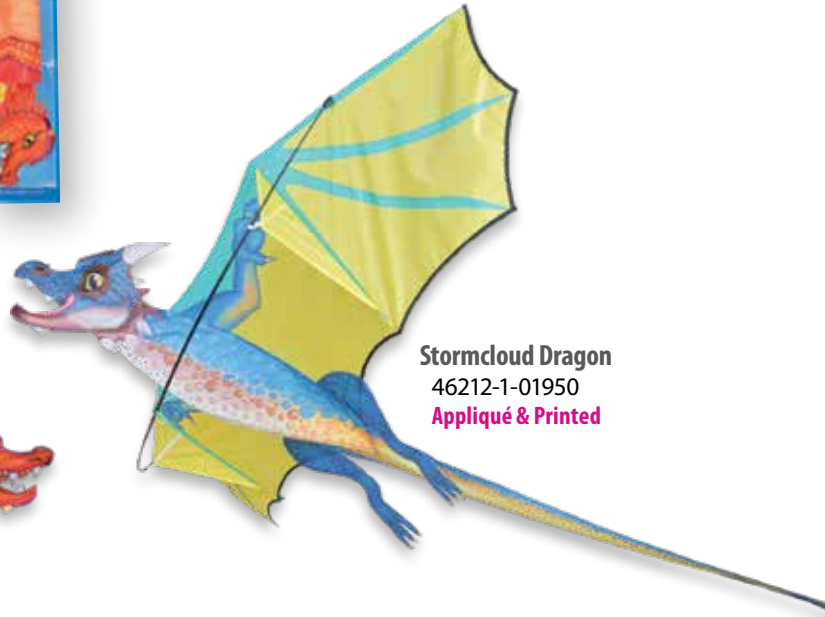

Snow Fairy
44943-1-01700
Printed

Woodland Fairy
44944-1-01700
Printed

The Premier Fantasy Flying Kites are excellent performers with simple bold graphics that can be easily seen from the ground. Exceptional in light to medium wind, these kites have been well tested to fly at high angles with easy handling.

2-D Dragons

Size (w x h)	52 x 155"/132 x 394 cm.
Wind Range	5-18 mph
Fabric	Polyester
Frame	Fiberglass
Packaging	Fabric case with color header
Line	Includes 300' of 30# test line & winder

Our 2-D Dragons have strong and bright graphics that fly on a proven Bird Kite platform with a preset center dihedral fitting for ease of assembly. Customers will love the extra wide packaging that show off the dragons' ferocious faces and allows for stress-free storage.

Flamewing
44956-1-01450
Printed

Three-Headed Dragon
44957-1-01450
Printed

Orange Dragon
44935-1-01700
Crafted Appliqué

3-D Dragons

Size (w x h)	70 x 70"/178 x 178 cm.
Wind Range	8-18 mph
Fabric	Polyester
Frame	Fiberglass
Packaging	Fabric case with color header
Line	Includes 300' of 50# test line & winder

Premier's 3-D Dragon Kites are fierce, friendly and fun to fly. Based on our Bird Kite platform, these kites are stable flyers and look amazing in the air.

Emberscale Dragon
46211-1-01950
Appliqué & Printed