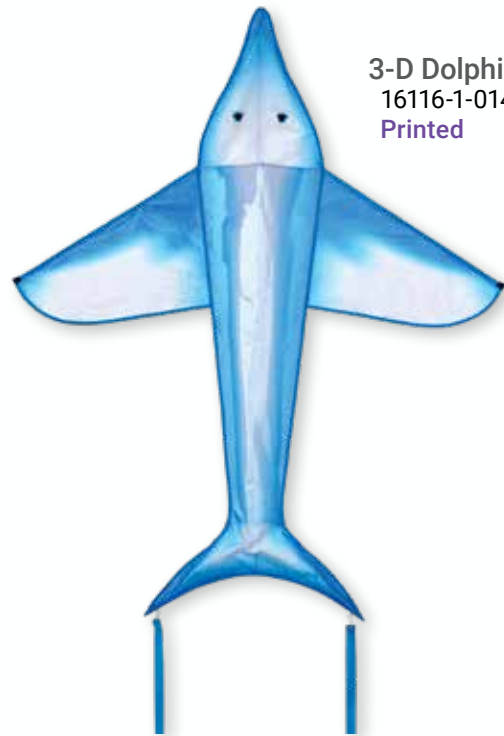

3-D Dolphin
16116-1-01450
Printed