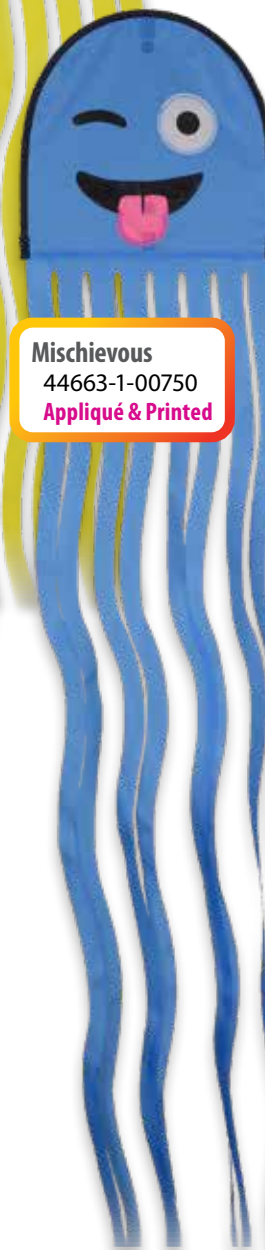

Mischievous
44663-1-00750
Appliqué & Printed

Squeaker the Octopus features no assembly, a wide wind range and eight 9-1/2' tapering squiggly tails that delightfully move in the sky. A perfect "out of the bag and into the sky" kite for first time flyers, the Squeaker playfully displays two huge eyes that, when flying, are brightly backlit in the sky.