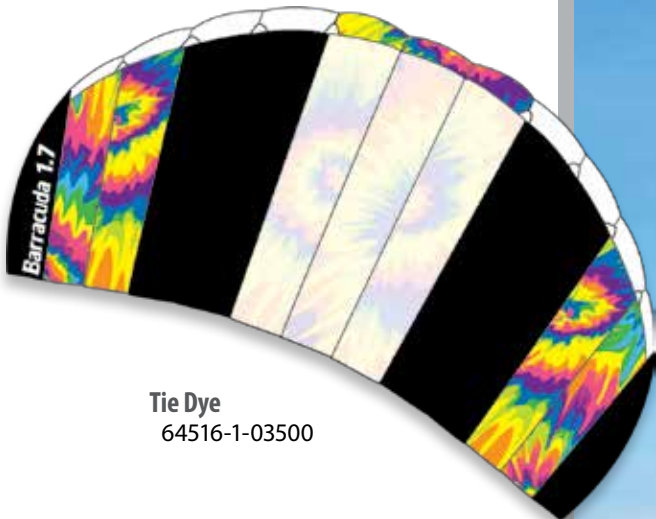

Tie Dye
64516-1-03500