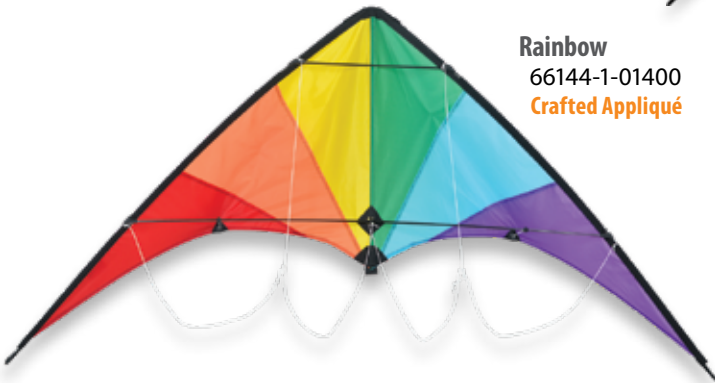

Green
66103-1-01500
Crafted Appliqué

The Ace is the easiest stunt kite to fly for both children and adults. Loops, figure eights, ground strafes, dives and many other maneuvers can be accomplished with ease. When it's time to catch your breath, the Ace's long 40' tail is great for sky writing effects.

The Raptor features a high aspect ratio design that is quick to turn corners as it will turn heads! Fast and fun, the Raptor features a 100% carbon frame that allows for flying in light inland breezes as well as stronger beach winds. Complete with high quality low-stretch line.

Tecmo
60102-1-05750
Crafted Appliqué

Patriotic
60101-1-05750
Crafted Appliqué

Zoomer 2.0

Size (w x h)	52 x 24"/132 x 61 cm.
Wind Range	6-18 mph
Fabric	Polyester
Frame	Fiberglass
Packaging	Fabric case with color header
Line	Includes 80' of 65# low stretch braided polyester line with "D" style handles

The most affordable Delta Sport Kite in the Premier line features a durable fiberglass frame and nylon sail. The Zoomer is guaranteed to provide high speed flying fun for years to come.

Cool
66141-1-01400
Printed