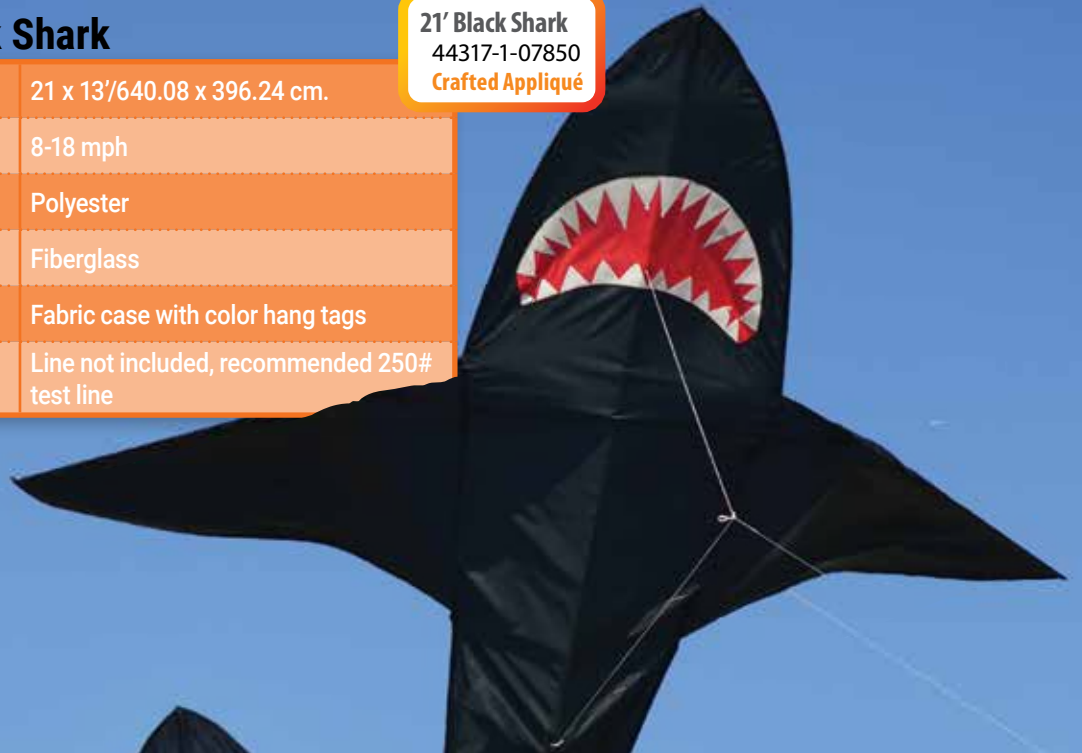

21' Black Shark

Size (w x h)	21 x 13'/640.08 x 396.24 cm.
Wind Range	8-18 mph
Fabric	Polyester
Frame	Fiberglass
Packaging	Fabric case with color hang tags
Line	Line not included, recommended 250# test line

21' Black Shark
44317-1-07850
Crafted Appliqué