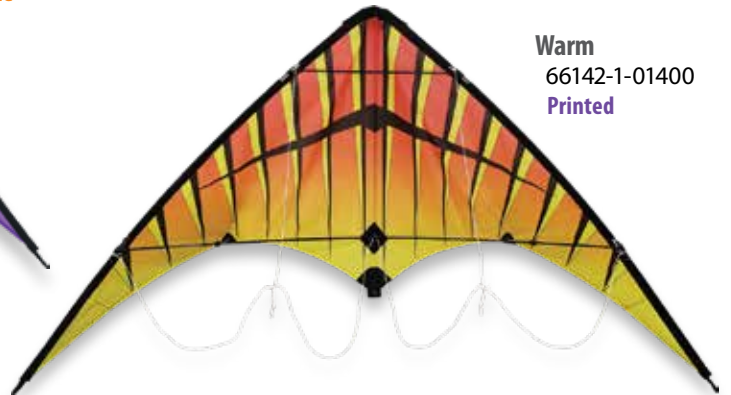

Tropic
66146-1-01400
Crafted Appliqué

Warm
66142-1-01400
Printed