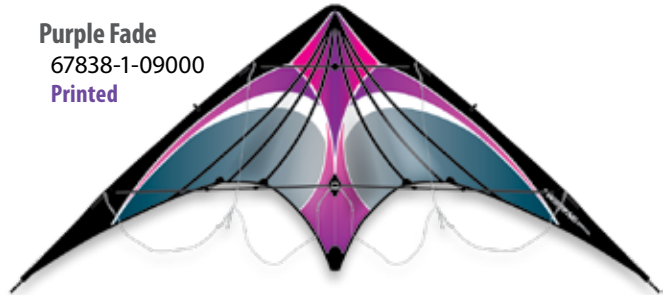

Purple Fade
67838-1-09000
Printed