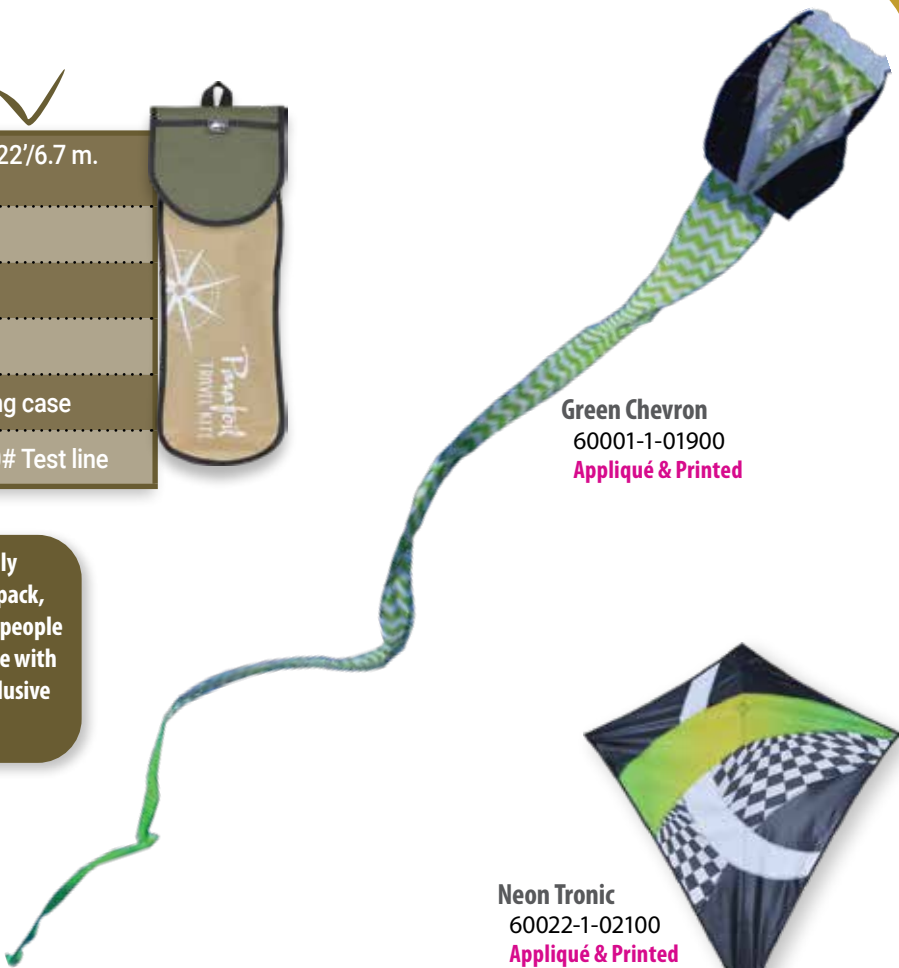

Customers love our smaller Rokkakus with lower price points, excellent flying performance and spectacular graphics. As easy to fly as Deltas, these kites are framed with durable hollow fiberglass and come with line and case.

Rainbow Bubbles
45415-1-03000
Appliqué & Printed

Sea Turtles
45402-1-03000
Crafted Appliqué

Travel Parafoil 2

Size (w x h)	13 x 21"/33 x 53 cm. with 22'/6.7 m. Banner Tail
Wind Range	6-18 mph
Fabric	Polyester
Frame	Frameless
Packaging	Durable pack cloth carrying case
Line	Yo-Yo Winder with 300' 20# Test line

With no sticks to break, no assembly required, and a durable take anywhere pack, these kites are the number one choice for people on the go. Long flowing banner tails made with soft taffeta are printed to match our exclusive printed ripstop patterns.