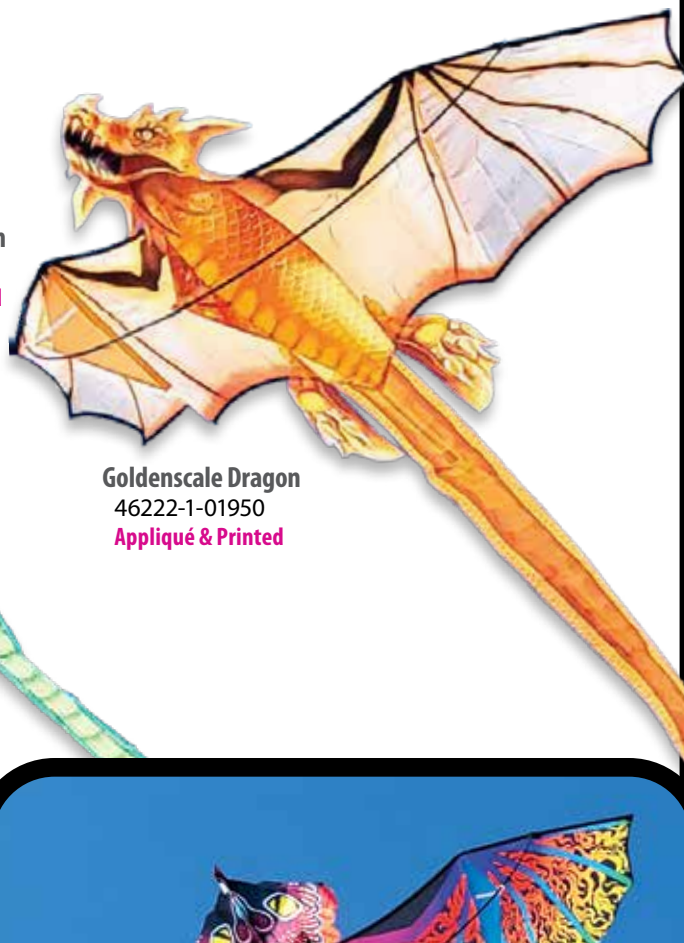

Story Book Dragon
46221-1-01950
Appliqué & Printed

Goldenscale Dragon
46222-1-01950
Appliqué & Printed

With many great styles to choose from, our 3-D Dragons look fantastic at all angles in the air! With simple assembly compared to other 3-D kites, Premier's dragons are easy to fly and look spectacular in the sky.