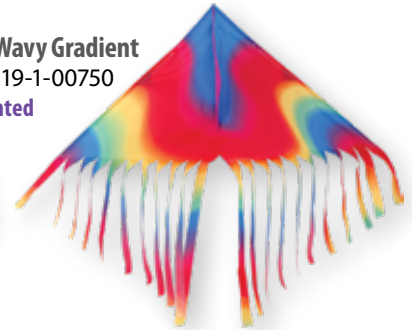

47" Streamer Tails included

Fringe Deltas are excellent beginner kites that gain their stability through many streamers trailing off their backs. Constructed with a durable ripstop polyester sail and resilient fiberglass frame, Fringe Deltas also make for inspiring party favors at children's events.

32" Rainbow Orbit
17106-1-00750
Printed

32" Tie Dye
17116-1-00750
Printed

32" Cool Orbit
17107-1-00750
Printed

32" Wavy Gradient
17119-1-00750
Printed

42" Dragon
17391-1-00950
Printed

42" Fringe Deltas

Size (w x h)	42 x 21"/107 x 53 cm.
Wind Range	5-18 mph
Fabric	Polyester
Frame	Fiberglass
Packaging	Vinyl case with color header
Line	Includes 150' of 15# test line & winder

42" Sea Turtle
17393-1-00950
Printed

42" Purple Dragon
17396-1-00950
Printed

42" T-Rex
17395-1-00950
Printed

42" Pirate
17394-1-00950
Printed

42" Shark
17392-1-00950
Printed

A beautiful flying kite, the Penta Kite excels in light park breezes and achieves a very high angle in the sky.