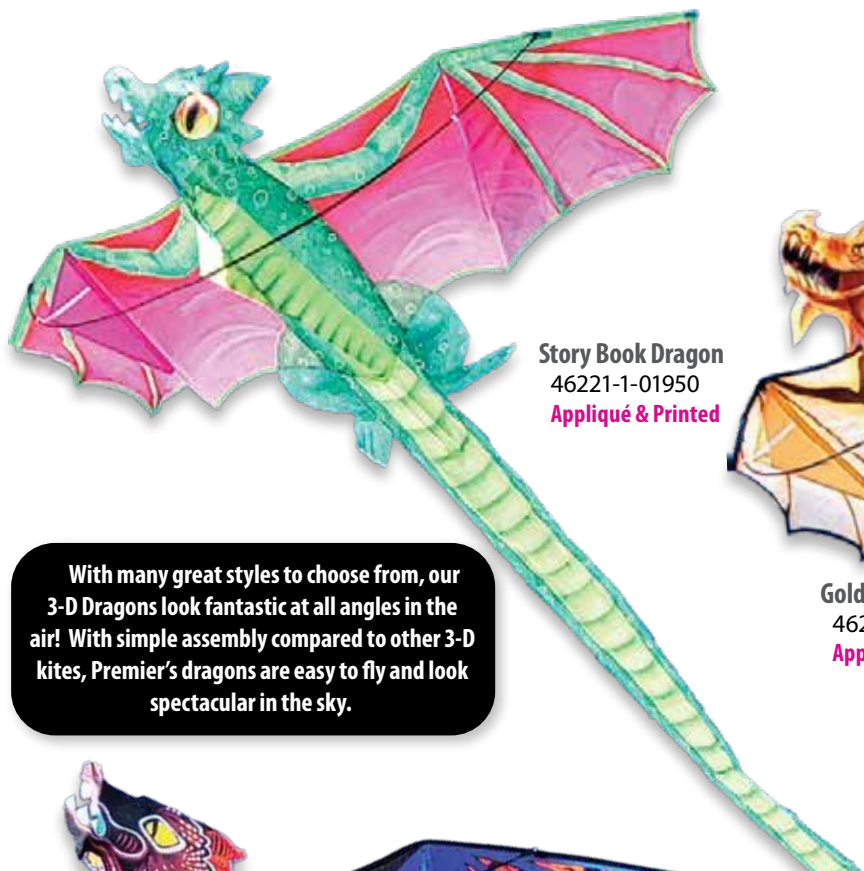

Goldenscale Dragon
46222-1-01950
Appliqué & Printed

Story Book Dragon
46221-1-01950
Appliqué & Printed