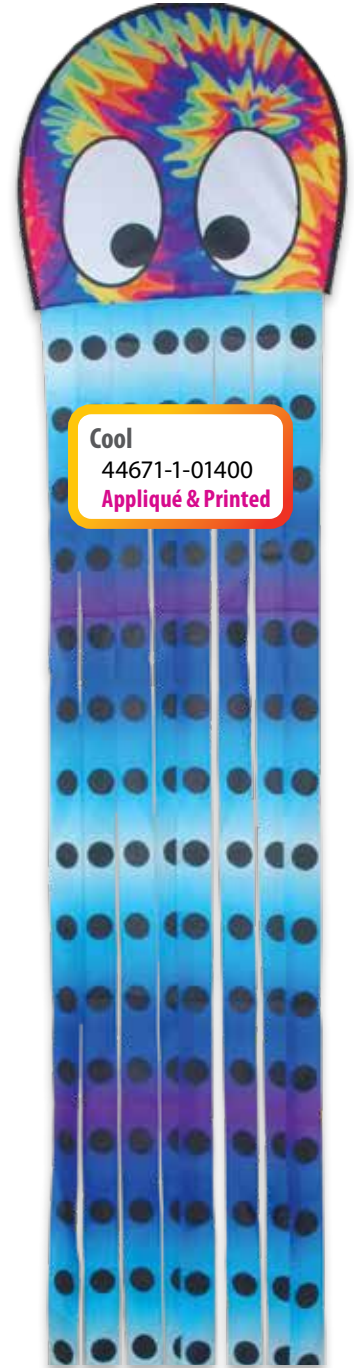

Cool
44671-1-01400
Appliqué & Printed