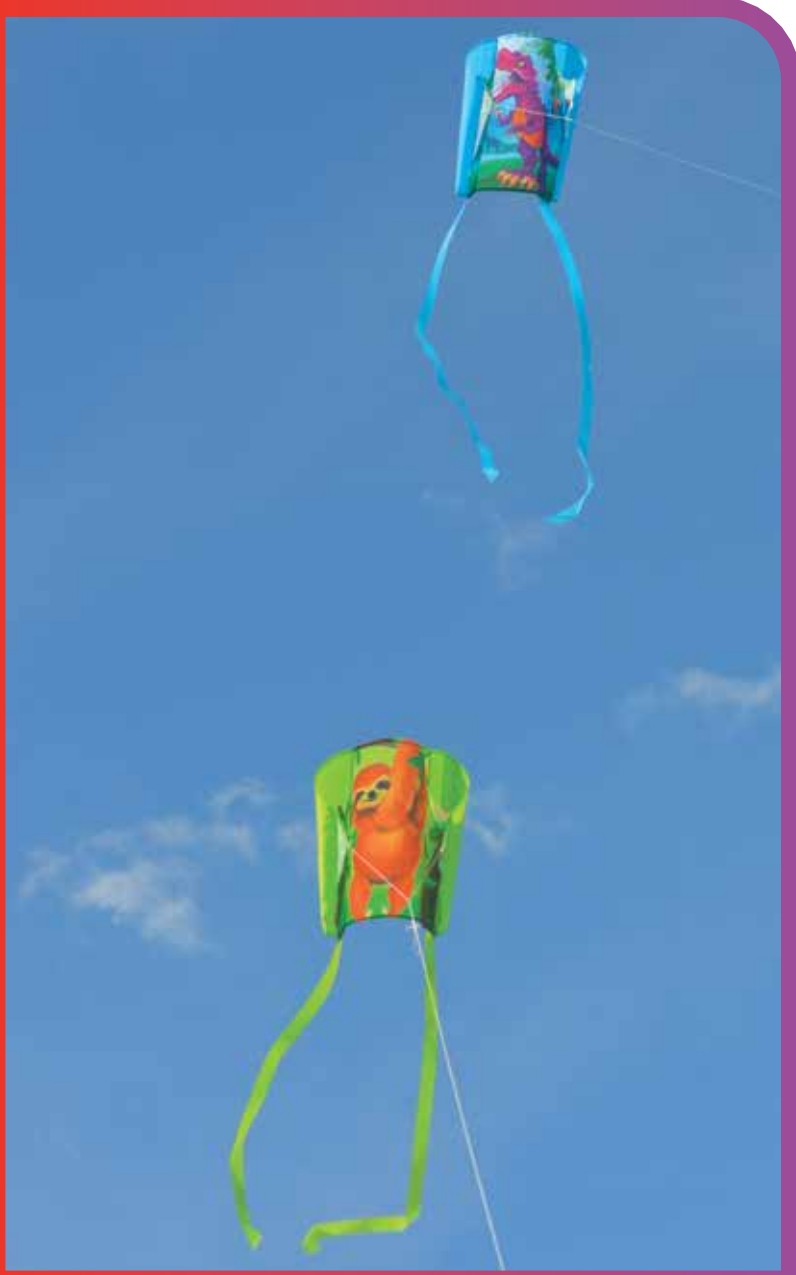

Based on the indestructible ram-air sled kite platform, the Mini Backpack Sled Kite is a perfect kid's kite -- no sticks to break, no assembly required and packaged in a colorful miniature backpack! The pack has a handy key ring, making this kite a breeze to take to the playground.

A larger version of our popular Mini Backpack Sleds, these kites are easy to fly and great for children. We've even heard the backpacks are a fun accessory for many dolls and stuffed animals!

Starburst
17366-1-00950
Printed

The Keychain Kite is another great kite for those on the go! Packaged in a durable clamshell case with a secure snap closure and key ring, the kite is based on a very reliable ram-air sled platform, has two streamer tails and includes line and winder.