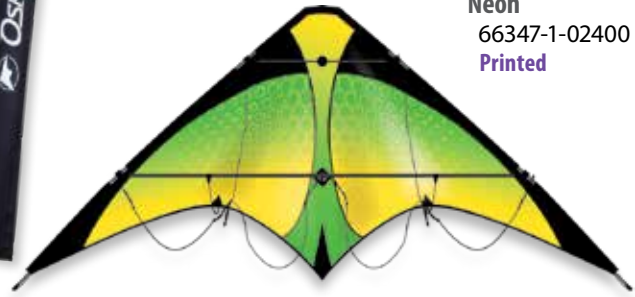

The most affordable Delta Sport Kite in the Premier line features a durable fiberglass frame and nylon sail. The Zoomer is guaranteed to provide high speed flying fun for years to come.

Cool
66141-1-01400
Printed

Rainbow
66144-1-01400
Crafted Appliqué

Warm
66142-1-01400
Printed

Tropic
66146-1-01400
Crafted Appliqué

Rainbow Stars
66145-1-01400
Printed

Osprey

Size (w x h)	60 x 26.5"/152 x 67 cm.
Wind Range	5-18 mph
Fabric	Polyester
Frame	Fiberglass
Packaging	Deluxe sport kite case
Line	Includes 80' of 100# low stretch polyester line with flying straps