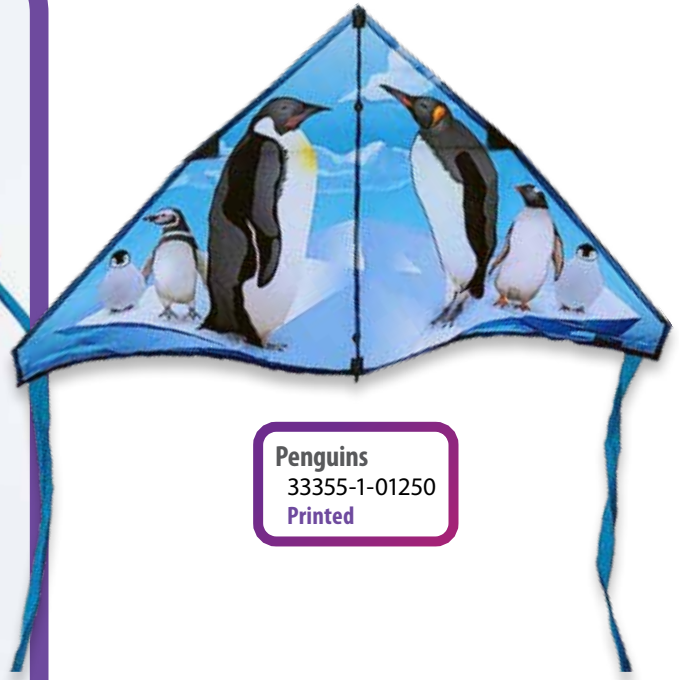

Penguins
33355-1-01250
Printed