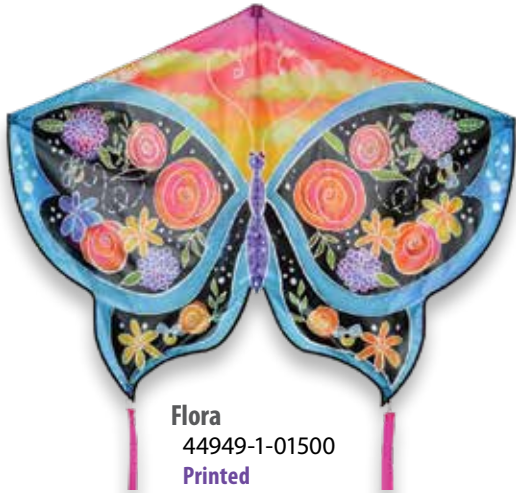

Monarch
44914-1-01500
Appliqué & Printed

Tie Dye
44916-1-01500
Appliqué & Printed

Rainbow Orbit
44938-1-01500
Appliqué & Printed

Fantasy Dragon
44955-1-01500
Printed

Our Butterfly Kites are based on the proven Malay diamond platform. They feature a built-in dihedral fitting to automatically set the correct wing angles. Beautiful in the sky, the crafted appliqué and printed sails allow light from behind to delightfully light up the lovely art.

Flora
44949-1-01500
Printed

Bee
44948-1-01500
Printed

Terrazzo
44952-1-01500
Printed

The Thunderbird deltas are very stable flyers in a wide wind range. Sporting some very colorful printed graphics, the Thunderbird has a beautiful birdlike shape and is easy to fly for both children and adults.