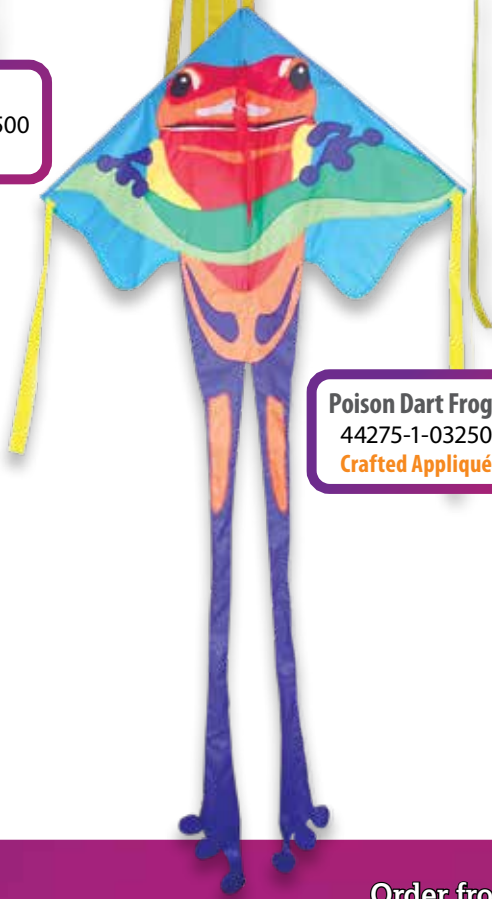

Poison Dart Frog
44275-1-03250
Crafted Appliqué