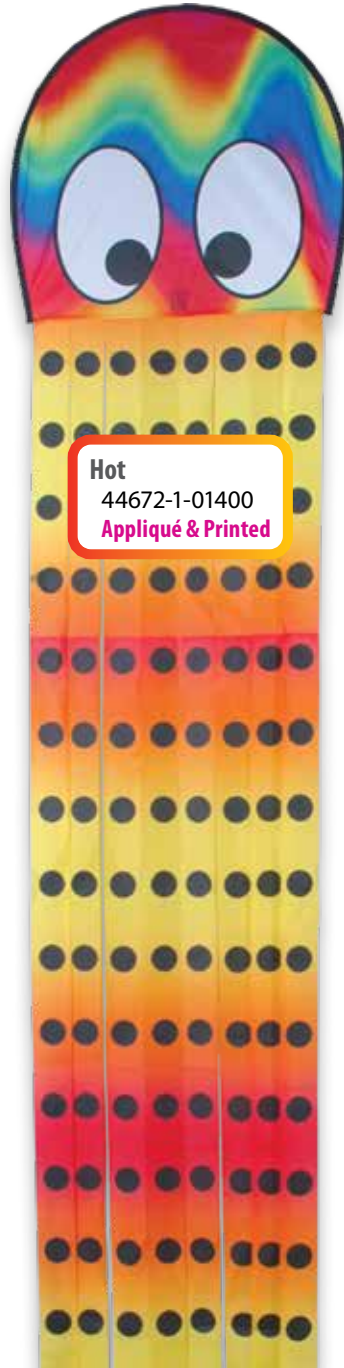

Hot
44672-1-01400
Appliqué & Printed