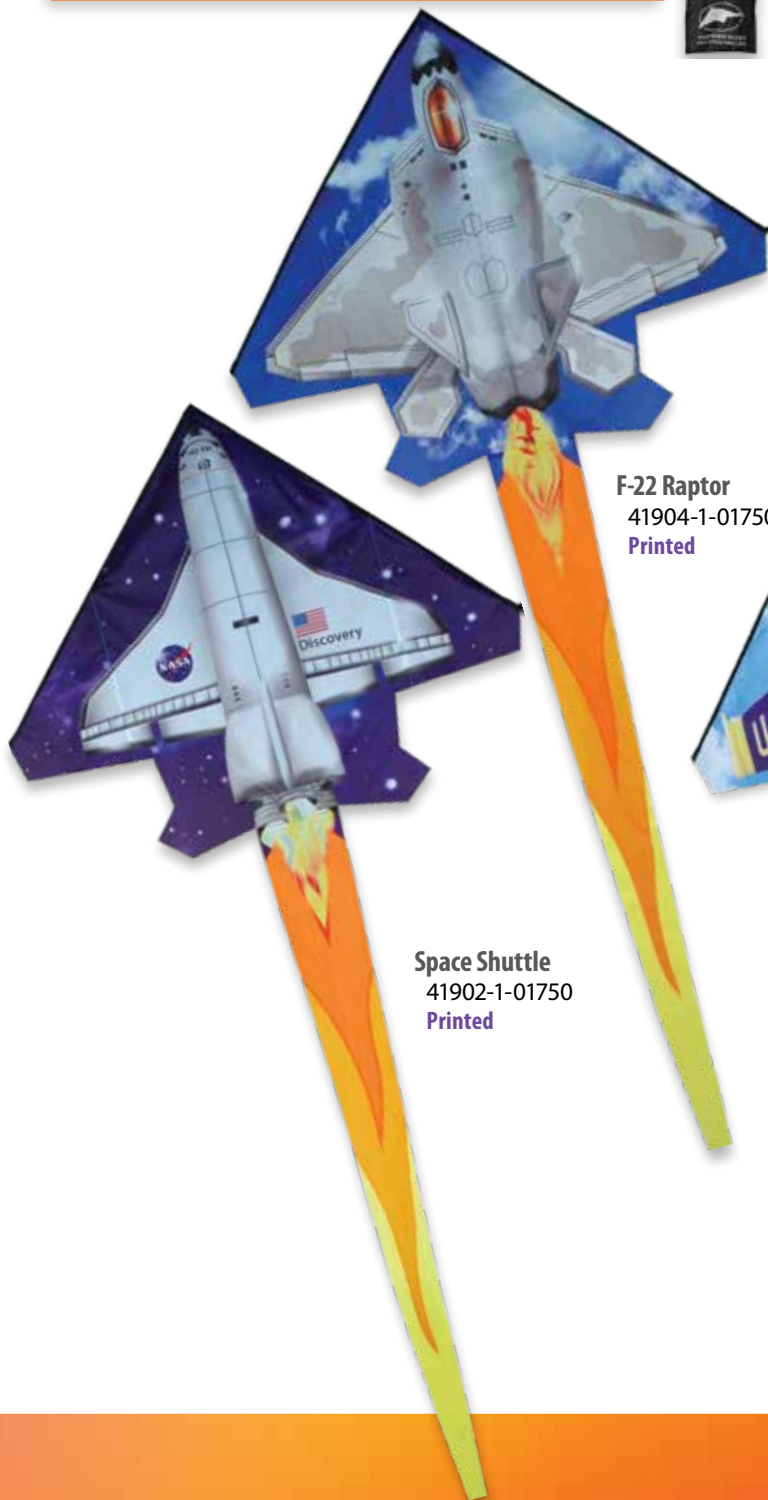

Our Jet Kites are big, simple, assemble in seconds and are great for any young aviation enthusiast. Based on the proven Delta Kite platform, these kites feature detailed and bold printed graphics with a long fiery exhaust contrail.