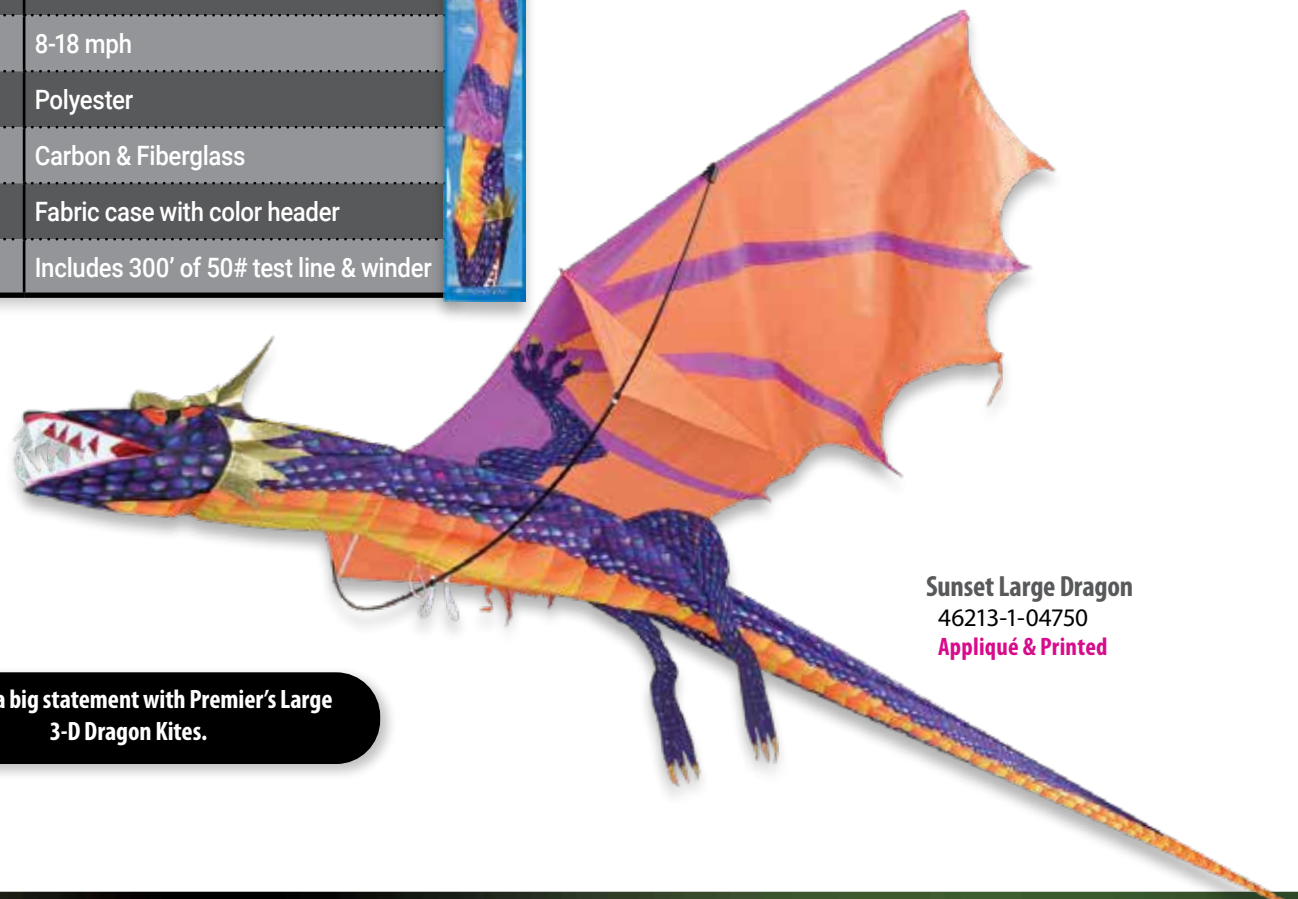

Premier's 3-D Dragon Kites are fierce, friendly and fun to fly. Based on our Bird Kite platform, these kites are stable flyers and look amazing in the air.

Emberscale Dragon
46211-1-01950
Appliqué & Printed

Stormcloud Dragon
46212-1-01950
Appliqué & Printed

Large 3-D Dragon

Size (w x h)	83 x 91"/211 x 231 cm.
Wind Range	8-18 mph
Fabric	Polyester
Frame	Carbon & Fiberglass
Packaging	Fabric case with color header
Line	Includes 300' of 50# test line & winder