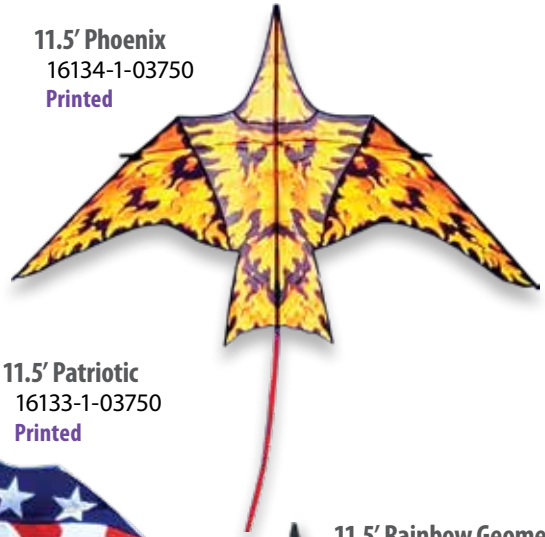

11.5' Patriotic
16133-1-03750
Printed

11.5' Rainbow Geometric
16131-1-03750
Printed

11.5' Thunderbirds

Size (w x h)	138 x 81"/350.5 x 206 cm.
Wind Range	6-16 mph
Fabric	Polyester
Frame	Fiberglass
Packaging	Fabric case with color header
Line	Includes 200' of 130# test line & winder

11.5' Phoenix
16134-1-03750
Printed