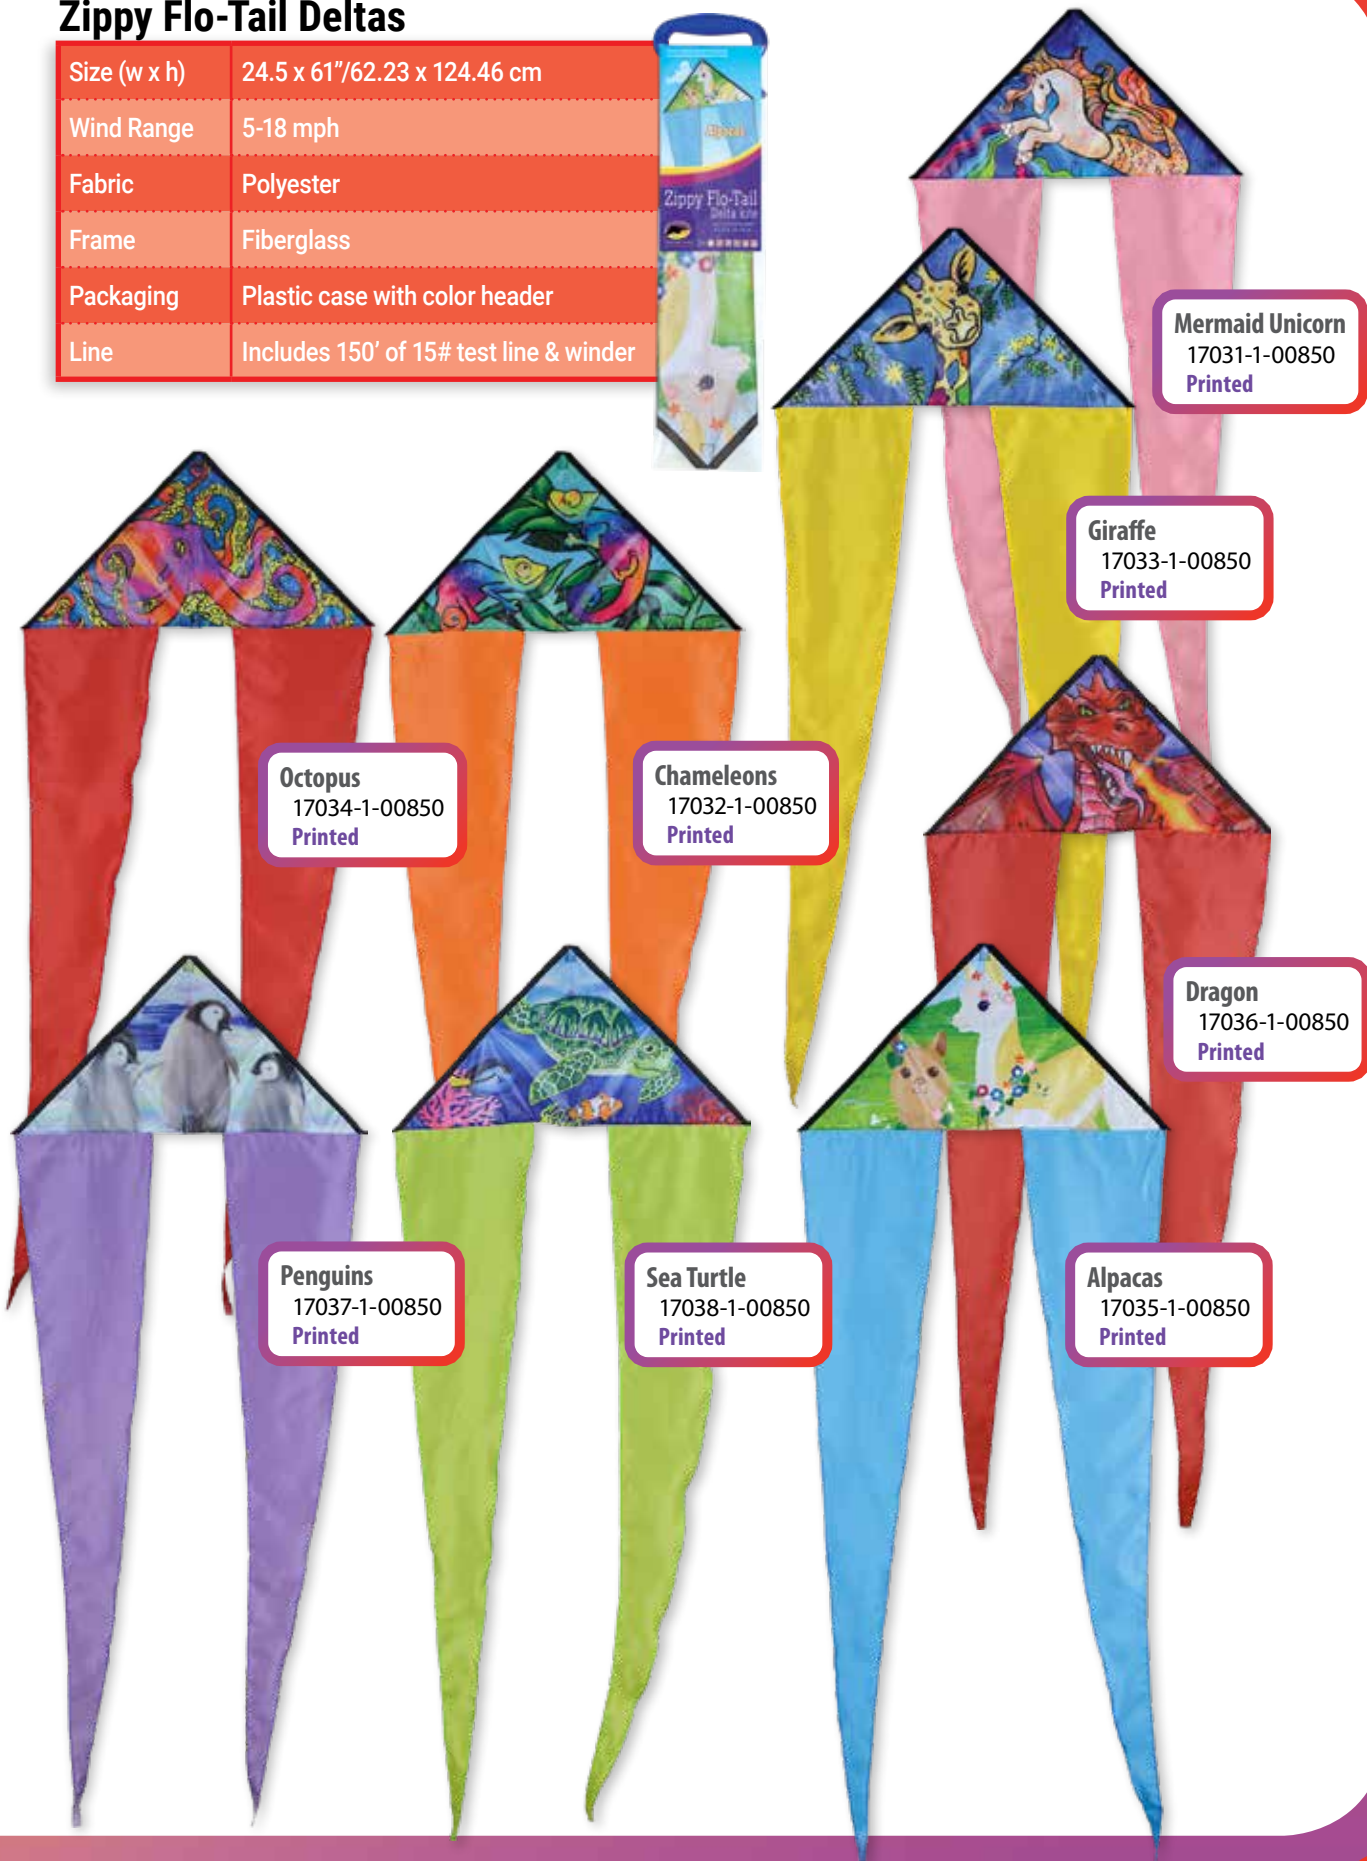

Shark
17005-1-00850
Printed

Turtle
17002-1-00850
Printed

Feathers
17007-1-00850
Printed

Zippy Flo-Tail Deltas

Size (w x h)	24.5 x 61"/62.23 x 124.46 cm
Wind Range	5-18 mph
Fabric	Polyester
Frame	Fiberglass
Packaging	Plastic case with color header
Line	Includes 150' of 15# test line & winder

47" Streamer Tails included

Fringe Deltas are excellent beginner kites that gain their stability through many streamers trailing off their backs. Constructed with a durable ripstop polyester sail and resilient fiberglass frame, Fringe Deltas also make for inspiring party favors at children's events.