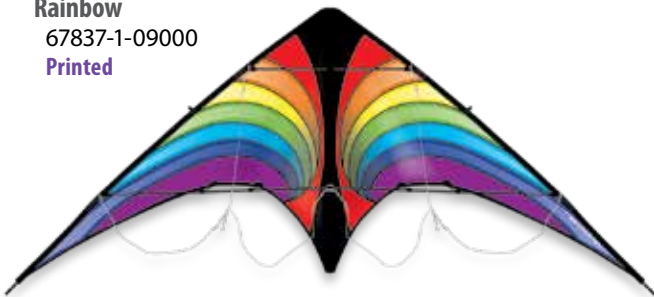

Rainbow
67837-1-09000
Printed