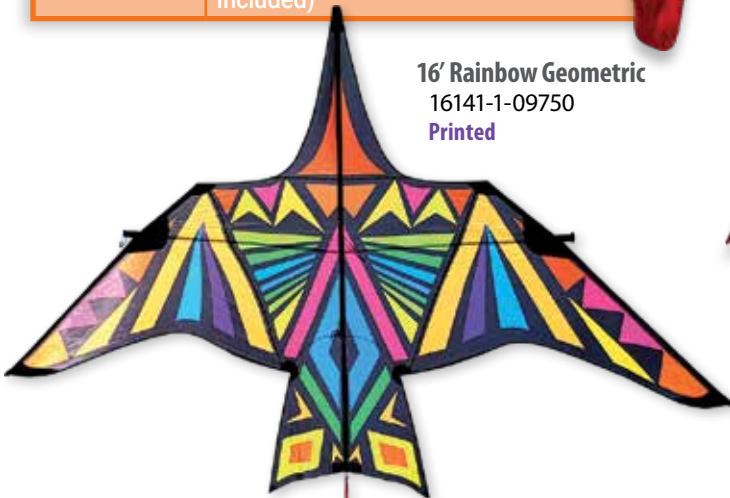

11.5' Thunderbirds

Size (w x h)	138 x 81"/350.5 x 206 cm.
Wind Range	6-16 mph
Fabric	Polyester
Frame	Fiberglass
Packaging	Fabric case with color header
Line	Includes 200' of 130# test line & winder

16' Thunderbirds

Size (w x h)	192 x 120"/488 x 305 cm.
Wind Range	6 -14 mph
Fabric	Polyester
Frame	Fiberglass
Packaging	Fabric case with color header
Line	Recommended 250# test line (Not Included)