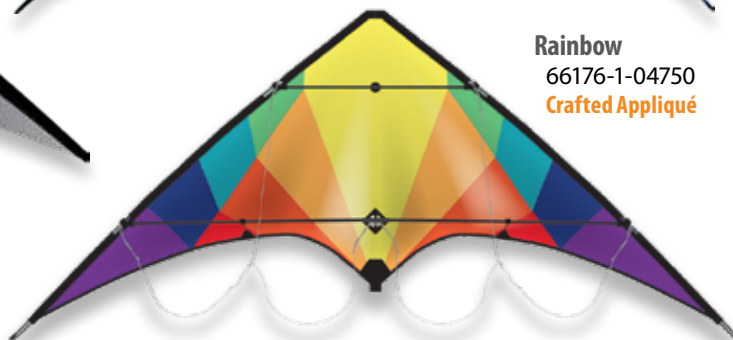

Rocket HP

Size (w x h)	69 x 36"/175 x 92 cm.
Wind Range	8-18 mph
Fabric	Polyester
Frame	Fiberglass
Packaging	Deluxe breakdown bag that fold to 33" for travel or 51" for in between flying sessions
Line	Includes 80' of low stretch 100# polyester line with flying straps

The Rocket HP is an advanced entry level sport kite that features a large 70" wingspan, 100% tubular carbon framing and high quality low-stretch ying line. The kite easily breaks down for compact storage and travel. The included deluxe case is designed for both large and short disassembly.