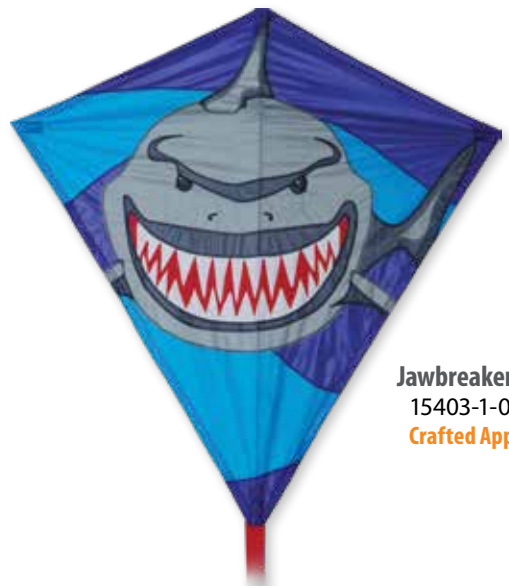

Jawbreaker
15403-1-01350
Crafted Appliqué