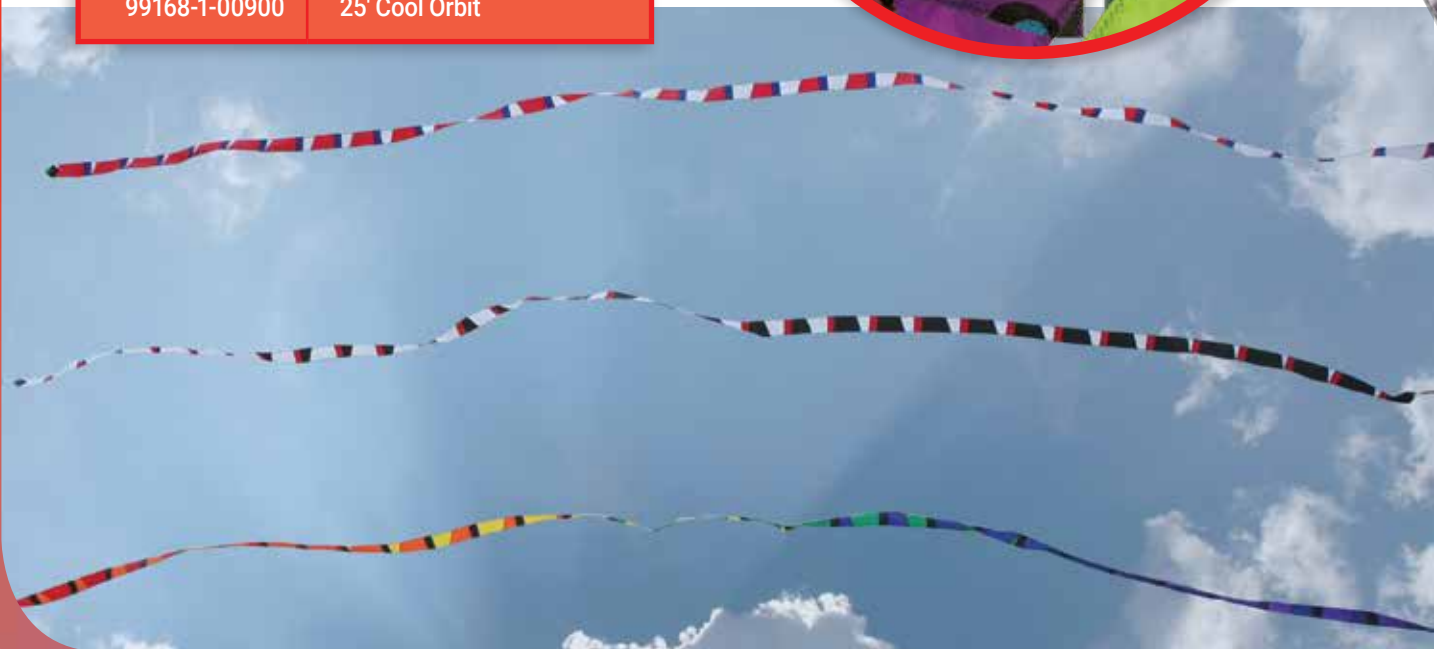

6' LED Tail Lights

What a bright idea! Premier now offers a simple lighting kit that will work on almost all sizes of kites. Our Tail Lights are light enough to install on many entry level Deltas, Parafoils and even Sport Kites. They also look great in pairs tied to the wingtip streamers of Easy Flyers. With 17 bright LED lights embedded in a glistening silver sheer fabric, they are both functional as a stabilizing device and spectacular at night. Takes common CR2032 batteries with a burn time of over 30 hours continuous use.

Rainbow LED Tail Lights
99012-1-00850

Transition Tails

Premier Kites was delighted to have worked with the original inventor of the Transition Tail, Scott Spencer. The world-acclaimed kite artist and friend to many kite enthusiasts, Scott Spencer has left a wonderful legacy and is greatly missed.

SKU	Item Name
99174-1-00900	25' Rainbow
99175-1-00900	25' Black & White
99176-1-00900	25' Patriotic
99167-1-00900	25' Rainbow Orbit
99166-1-00900	25' Warm Orbit
99168-1-00900	25' Cool Orbit