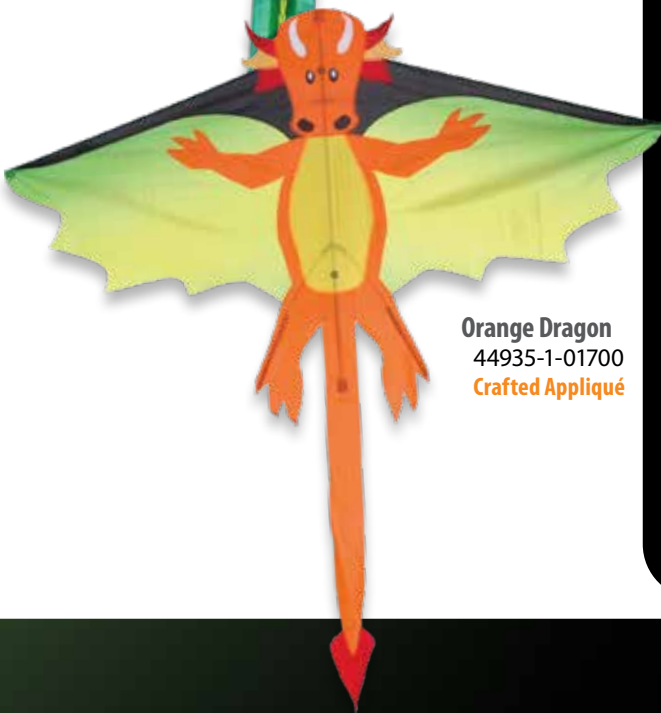

Orange Dragon
44935-1-01700
Crafted Appliqué