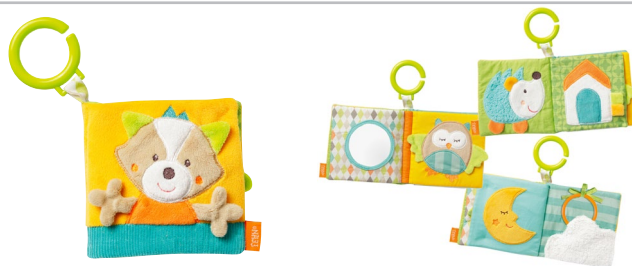

Koala musical
Musical koala

F64018
(19 cm)

Hippopotame - Loopy musical
Musical hippopotamus - Loopy

F59076
(15 cm)

JOUETS POUR BÉBÉ

Baby and Toddler Toys

LIVRE / BOOK

Livre Loopy & Lotta
Soft book Loopy & Lotta

F59045
(11 x 11 cm)

Livre Bruno
Soft book - Bruno

F60188
(11 x 11 cm)

Livre - Les animaux nocturnes
Book - Animals of the night

F71139
(11 x 11 cm)

Livre chevreuil
Soft book - Deer

F76431
(11 x 11 cm)

Livre - Girafe
Book - Giraffe