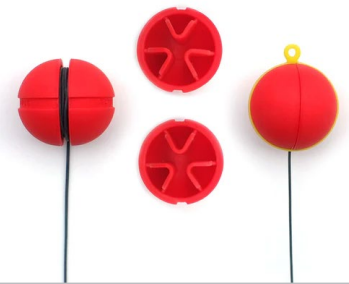

KIWIDO CLASSIC

A43250

Le classique, idéal pour les débutants.

Ce kiwido permet un effet visuel superbe grâce aux grandes traînées de rubans.

Le fil est ajustable et les rubans peuvent être enlevés au besoin.

A quality product for many years which is now called KIWIDO CLASSIC.

Kiwido classic is available in several colours with interchangeable tails in high quality ripstop fabric.

PARA2 ONE

A49210

para2™ ONE

TRIPLE ACTION

[yo]²

A42200

3 possibilités s'offrent à vous :
axe fixe, axe libre et axe à remontée
automatique.

*Combines: fixed axle, auto return and
free spin.*

TRIPLE MOON

[yo]²

A42210

Il combine à la fois un axe fixe, un retour
automatique et une rotation libre.

*It combines fixed axle, auto return and
free spin.*